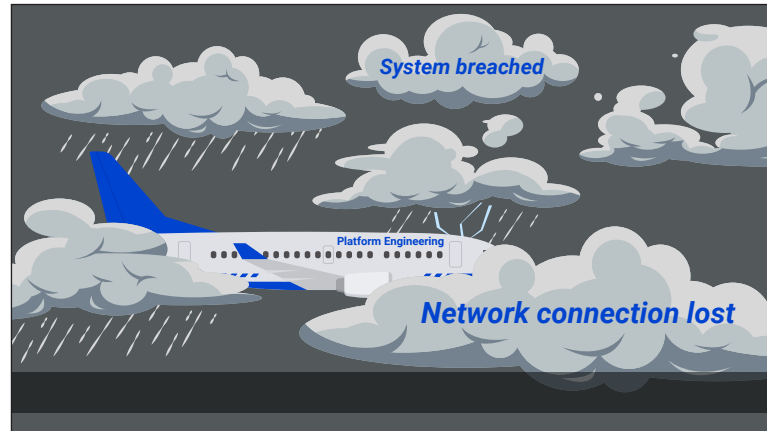

Just as a pilot must navigate through changing weather conditions and unexpected turbulence, a site reliability engineer must navigate through changing technology landscapes, cyber risks, and other unexpected challenges to keep critical systems running smoothly

Animation Notes:

Show the plane flying through bad weather – clouds labeled:

“Network connection lost”

“System breached”

“App service down”

3.1

3.2

3.3

Animation Notes:

Zoom into the side window of the cockpit of the plane to show the faces of the pilots with concern in their eyes

Zoom further into the plane and to the dashboard on the plane in front of the pilots – show 3 switches flashing red on the dashboard – each one labeled: