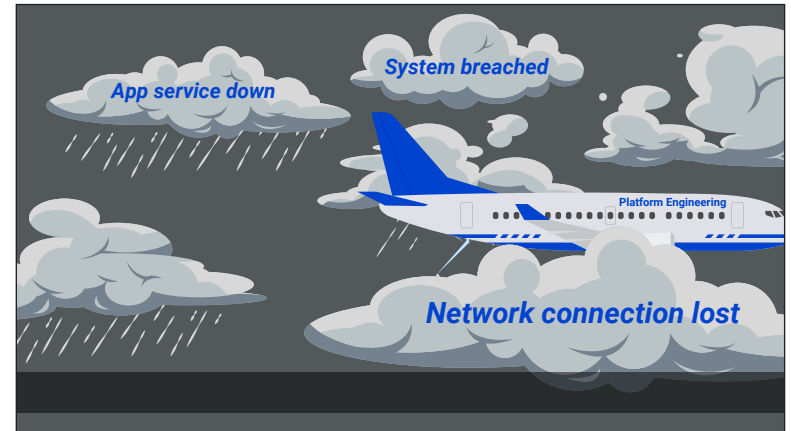

Script:

Just as a pilot must navigate through changing weather conditions and unexpected turbulence, a site reliability engineer must navigate through changing technology landscapes, cyber risks, and other unexpected challenges to keep critical systems running smoothly

Animation Notes:

Show the plane flying through bad weather – clouds labeled:

“Network connection lost”

“System breached”

“App service down”

3.4

Notes for Video: None